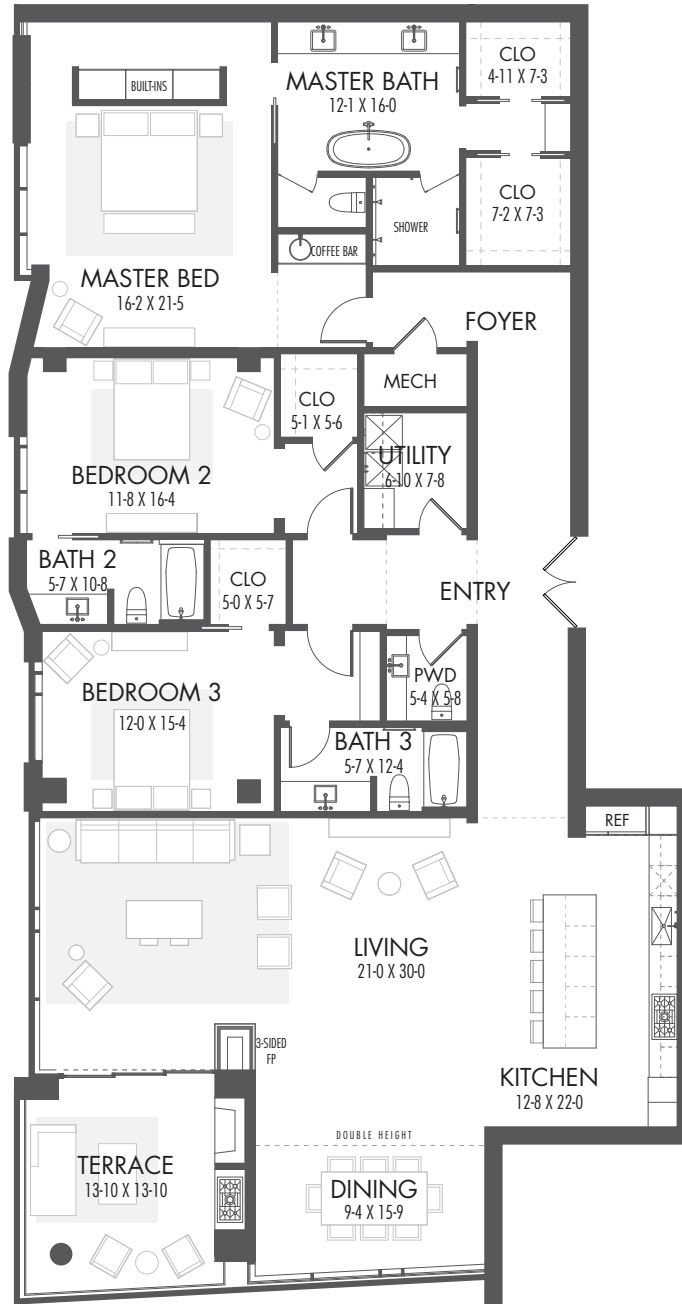

BROADWAY

UNIT A • LEVELS 4 & 6

3,481 TOTAL SF
163 SF TERRACE
3 BEDROOM
3.5 BATHROOM

THE MONDRIAN
AT THE MUSEUMS

5104 Caroline Street
Houston, TX 77004
713.343.6125
MondrianHouston.com

EVOLUTION

UNIT A • LEVELS 3, 5 & 7

3,509 TOTAL SF

263 SF TERRACE

3 BEDROOM

3.5 BATHROOM

THE MONDRIAN
AT THE MUSEUMS

5104 Caroline Street
Houston, TX 77004
713.343.6125
MondrianHouston.com

TABLEAU

UNIT B • LEVELS 2, 4 & 6

2,924 TOTAL SF
194 SF TERRACE
2 BEDROOM
2.5 BATHROOM

THE MONDRIAN
AT THE MUSEUMS

5104 Caroline Street
Houston, TX 77004
713.343.6125
MondrianHouston.com

DUNE

UNIT B • LEVELS 3, 5 & 7

2,946 TOTAL SF
197 SF TERRACE
2 BEDROOM
2.5 BATHROOM

THE MONDRIAN
AT THE MUSEUMS

5104 Caroline Street
Houston, TX 77004
713.343.6125
MondrianHouston.com

LILY

UNIT C • LEVELS 2, 4 & 6

3,226 TOTAL SF
187 SF TERRACE
3 BEDROOM
3.5 BATHROOM

THE MONDRIAN
AT THE MUSEUMS