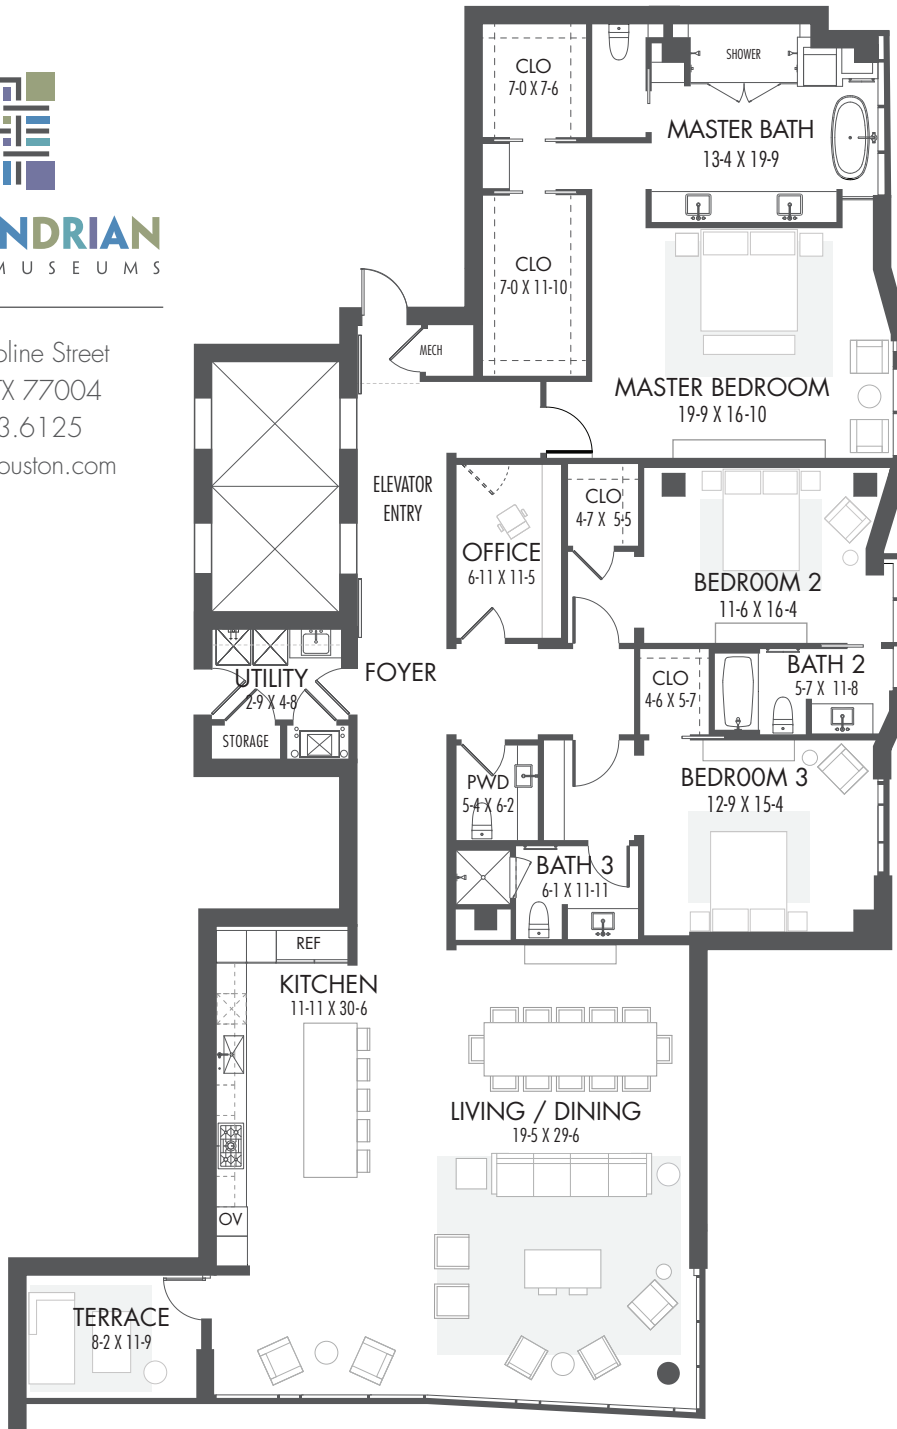

THE MONDRIAN
AT THE MUSEUMS

5104 Caroline Street
Houston, TX 77004
713.343.6125
MondrianHouston.com

ALBERI

UNIT A • LEVEL 2

3,323 TOTAL SF
100 SF TERRACE
3 BEDROOM
3.5 BATHROOM

THE MONDRIAN
AT THE MUSEUMS

5104 Caroline Street
Houston, TX 77004
713.343.6125
MondrianHouston.com

BROADWAY

UNIT A • LEVELS 4 & 6

3,481 TOTAL SF
163 SF TERRACE
3 BEDROOM
3.5 BATHROOM

THE MONDRIAN
AT THE MUSEUMS

5104 Caroline Street
Houston, TX 77004
713.343.6125
MondrianHouston.com

EVOLUTION

UNIT A • LEVELS 3, 5 & 7

3,509 TOTAL SF

263 SF TERRACE

3 BEDROOM

3.5 BATHROOM

THE MONDRIAN
AT THE MUSEUMS

5104 Caroline Street
Houston, TX 77004
713.343.6125
MondrianHouston.com

TABLEAU

UNIT B • LEVELS 2, 4 & 6

5104 Caroline Street
Houston, TX 77004
713.343.6125
MondrianHouston.com

VICTORY

UNIT C • LEVELS 3, 5 & 7

3,184 TOTAL SF
202 SF TERRACE
3 BEDROOM
3.5 BATHROOM

THE MONDRIAN
AT THE MUSEUMS

5104 Caroline Street
Houston, TX 77004
713.343.6125
MondrianHouston.com