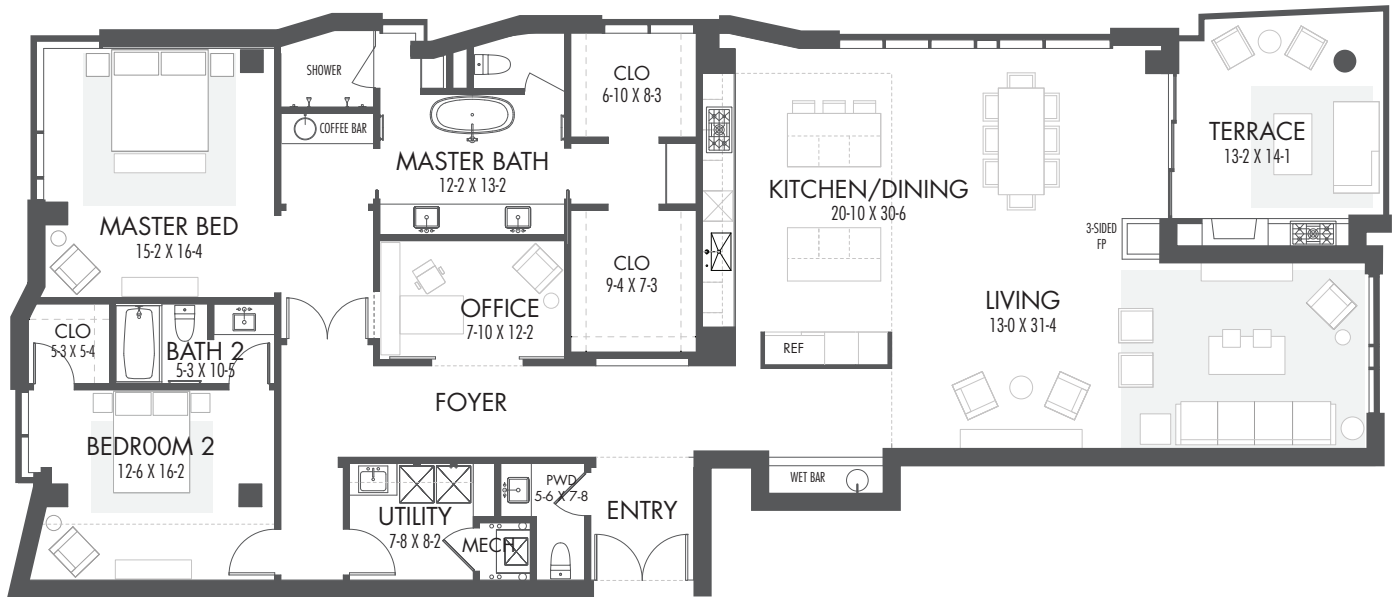

3,509 TOTAL SF

263 SF TERRACE

3 BEDROOM

3.5 BATHROOM

THE MONDRIAN
AT THE MUSEUMS

5104 Caroline Street
Houston, TX 77004
713.343.6125
MondrianHouston.com

TABLEAU

UNIT B • LEVELS 2, 4 & 6

2,924 TOTAL SF
194 SF TERRACE
2 BEDROOM
2.5 BATHROOM

THE MONDRIAN
AT THE MUSEUMS

5104 Caroline Street
Houston, TX 77004
713.343.6125
MondrianHouston.com

DUNE

UNIT B • LEVELS 3, 5 & 7

2,946 TOTAL SF
197 SF TERRACE
2 BEDROOM
2.5 BATHROOM

THE MONDRIAN
AT THE MUSEUMS

5104 Caroline Street
Houston, TX 77004
713.343.6125
MondrianHouston.com

LILY

UNIT C • LEVELS 2, 4 & 6

3,226 TOTAL SF
187 SF TERRACE
3 BEDROOM
3.5 BATHROOM

THE MONDRIAN
AT THE MUSEUMS

5104 Caroline Street
Houston, TX 77004
713.343.6125
MondrianHouston.com

VICTORY

UNIT C • LEVELS 3, 5 & 7

3,184 TOTAL SF
202 SF TERRACE
3 BEDROOM
3.5 BATHROOM

THE MONDRIAN
AT THE MUSEUMS

5104 Caroline Street
Houston, TX 77004
713.343.6125
MondrianHouston.com