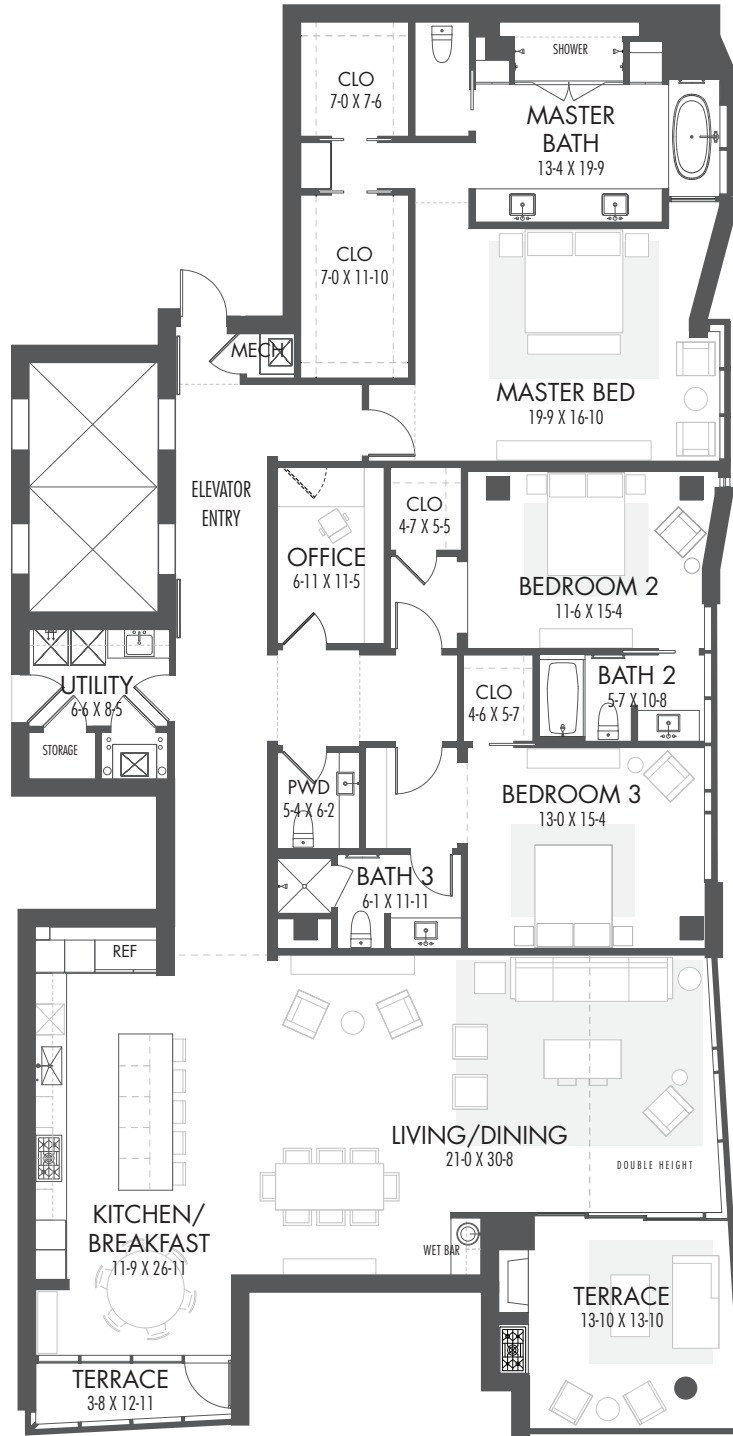

BROADWAY

UNIT A • LEVELS 4 & 6

3,481 TOTAL SF
163 SF TERRACE
3 BEDROOM
3.5 BATHROOM

THE MONDRIAN
AT THE MUSEUMS

5104 Caroline Street
Houston, TX 77004
713.343.6125
MondrianHouston.com

EVOLUTION

UNIT A • LEVELS 3, 5 & 7

3,509 TOTAL SF

263 SF TERRACE

3 BEDROOM

3.5 BATHROOM

THE MONDRIAN
AT THE MUSEUMS

5104 Caroline Street
Houston, TX 77004
713.343.6125
MondrianHouston.com

TABLEAU

UNIT B • LEVELS 2, 4 & 6

2,924 TOTAL SF
194 SF TERRACE
2 BEDROOM
2.5 BATHROOM

THE MONDRIAN
AT THE MUSEUMS

5104 Caroline Street
Houston, TX 77004
713.343.6125
MondrianHouston.com

DUNE

UNIT B • LEVELS 3, 5 & 7

2,946 TOTAL SF
197 SF TERRACE
2 BEDROOM
2.5 BATHROOM

5104 Caroline Street
Houston, TX 77004
713.343.6125
MondrianHouston.com

VICTORY

UNIT C • LEVELS 3, 5 & 7

3,184 TOTAL SF
202 SF TERRACE
3 BEDROOM
3.5 BATHROOM

THE MONDRIAN
AT THE MUSEUMS

5104 Caroline Street
Houston, TX 77004
713.343.6125
MondrianHouston.com