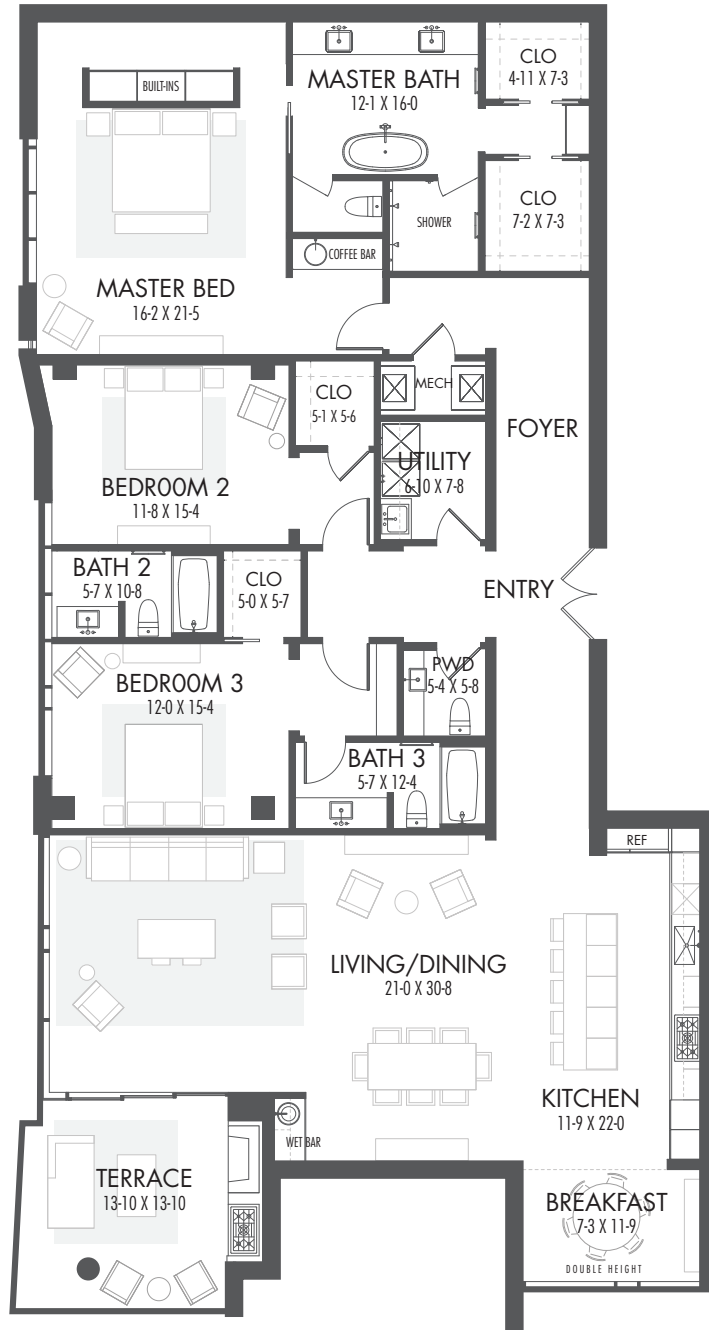

3,509 TOTAL SF

263 SF TERRACE

3 BEDROOM

3.5 BATHROOM

THE MONDRIAN
AT THE MUSEUMS

5104 Caroline Street
Houston, TX 77004
713.343.6125
MondrianHouston.com

TABLEAU

UNIT B • LEVELS 2, 4 & 6

2,924 TOTAL SF
194 SF TERRACE
2 BEDROOM
2.5 BATHROOM

THE MONDRIAN
AT THE MUSEUMS

5104 Caroline Street
Houston, TX 77004
713.343.6125
MondrianHouston.com

DUNE

UNIT B • LEVELS 3, 5 & 7

2,946 TOTAL SF
197 SF TERRACE
2 BEDROOM
2.5 BATHROOM

THE MONDRIAN
AT THE MUSEUMS

5104 Caroline Street
Houston, TX 77004
713.343.6125
MondrianHouston.com

LILY

UNIT C • LEVELS 2, 4 & 6

3,226 TOTAL SF
187 SF TERRACE
3 BEDROOM
3.5 BATHROOM

THE MONDRIAN
AT THE MUSEUMS

5104 Caroline Street
Houston, TX 77004
713.343.6125
MondrianHouston.com

VICTORY

UNIT C • LEVELS 3, 5 & 7

3,184 TOTAL SF
202 SF TERRACE
3 BEDROOM
3.5 BATHROOM

THE MONDRIAN
AT THE MUSEUMS

5104 Caroline Street
Houston, TX 77004
713.343.6125
MondrianHouston.com