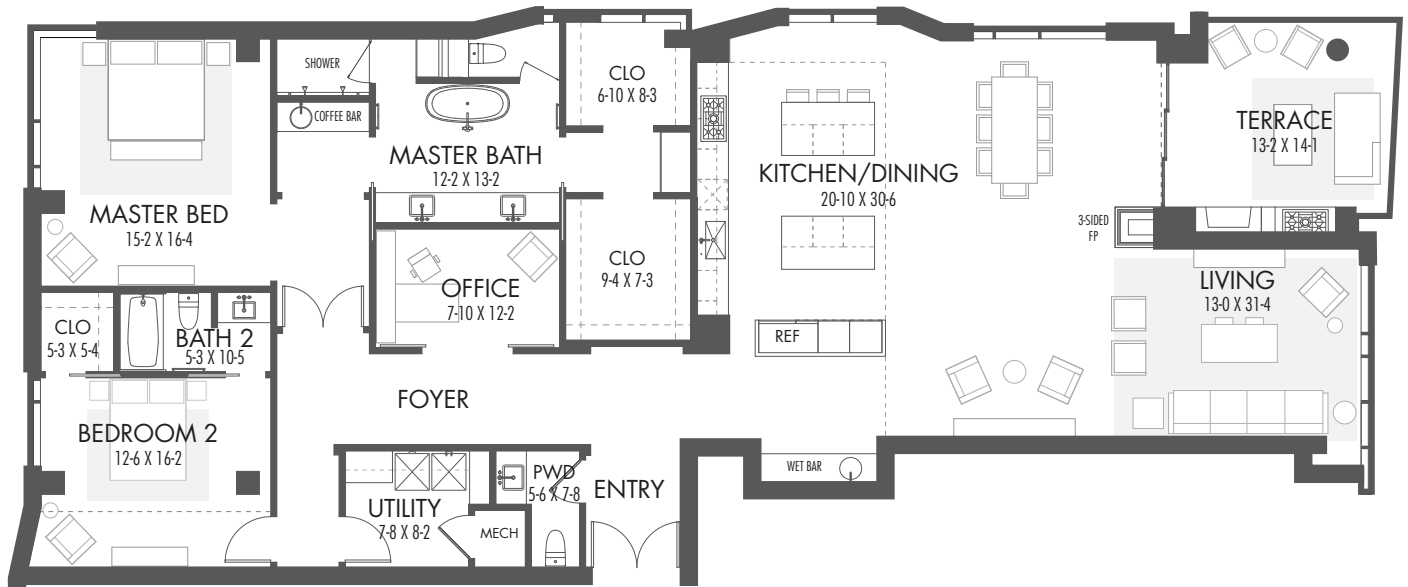

BROADWAY

UNIT A • LEVELS 4 & 6

3,481 TOTAL SF
163 SF TERRACE
3 BEDROOM
3.5 BATHROOM

THE MONDRIAN
AT THE MUSEUMS

5104 Caroline Street
Houston, TX 77004
713.343.6125
MondrianHouston.com

EVOLUTION

UNIT A • LEVELS 3, 5 & 7

3,509 TOTAL SF

263 SF TERRACE

3 BEDROOM

3.5 BATHROOM

THE MONDRIAN
AT THE MUSEUMS

5104 Caroline Street
Houston, TX 77004
713.343.6125
MondrianHouston.com

TABLEAU

UNIT B • LEVELS 2, 4 & 6

2,924 TOTAL SF
194 SF TERRACE
2 BEDROOM
2.5 BATHROOM

THE MONDRIAN
AT THE MUSEUMS

5104 Caroline Street
Houston, TX 77004
713.343.6125
MondrianHouston.com

DUNE

UNIT B • LEVELS 3, 5 & 7

2,946 TOTAL SF
197 SF TERRACE
2 BEDROOM
2.5 BATHROOM

THE MONDRIAN
AT THE MUSEUMS

5104 Caroline Street
Houston, TX 77004
713.343.6125
MondrianHouston.com

LILY

UNIT C • LEVELS 2, 4 & 6

3,226 TOTAL SF
187 SF TERRACE
3 BEDROOM
3.5 BATHROOM

THE MONDRIAN
AT THE MUSEUMS